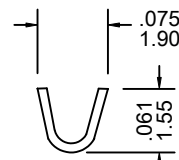

8000-T Series

FEATURES:

- . 8000-T Series Mates with VEN [8000] Series female connector
- . Accepts AWG 22-30 wire range
- . Material is Brass or Phos. Bronze
- . Qty/Reel: 10K pcs

UNIT: INCH
MM

Wire Gauge (AWG)	22	24	26	28	30
Pull Out Force (lb)	10	8	6	4	3

Ordering Information

Series No.	Material	Contact Plating	Option	
8000-T	BS	T	L	PB
8000-T Series	BS: Brass PS: Phos. Bronze	T: Tin S1: Gold Flash S5: 5u" Gold S10: 10u" Gold S15: 15u" Gold S30: 30u" Gold [S: Selective Gold]	L: Applicable 28-30 AWG	RoHs