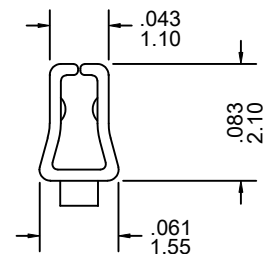

8000-T Series

FEATURES:

- . 8000-T Series Mates with VEN [8000] Series female connector
- . Accepts AWG 22-30 wire range
- . Material is Brass or Phos. Bronze
- . Qty/Reel: 10K pcs

UNIT: INCH
MM

Wire Gauge (AWG)	22	24	26	28	30
Pull Out Force (lb)	10	8	6	4	3

Ordering Information

Series No.	Material	Contact Plating	Option	
8000-T	BS	T	L	PB
8000-T Series	BS: Brass PS: Phos. Bronze	T: Tin S1: Gold Flash S5: 5u" Gold S10: 10u" Gold S15: 15u" Gold S30: 30u" Gold [S: Selective Gold]	L: Applicable 28-30 AWG	RoHs