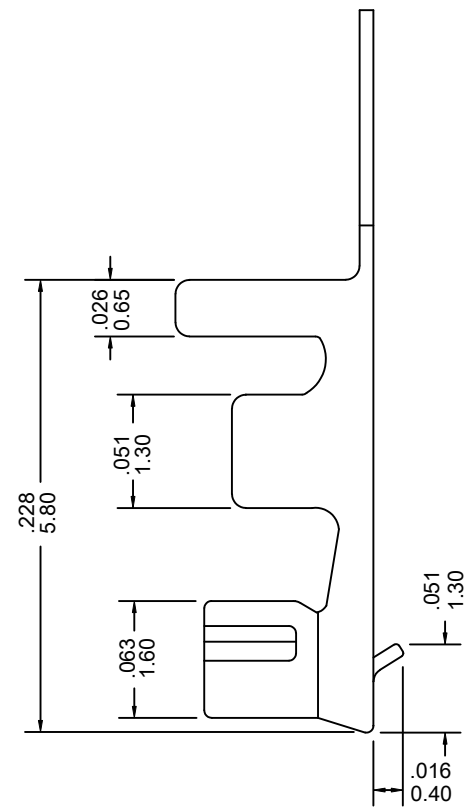

8000-T Series

FEATURES:

- . 8000-T Series Mates with VEN [8000] Series female connector
- . Accepts AWG 22-30 wire range
- . Material is Brass or Phos. Bronze
- . Qty/Reel: 10K pcs

UNIT: INCH
MM

Wire Gauge (AWG)	22	24	26	28	30
Pull Out Force (lb)	10	8	6	4	3

Ordering Information

Series No.	Material	Contact Plating	Option	
8000-T	BS	T	L	PB
8000-T Series	BS: Brass PS: Phos. Bronze	T: Tin S1: Gold Flash S5: 5u" Gold S10: 10u" Gold S15: 15u" Gold S30: 30u" Gold [S: Selective Gold]	L: Applicable 28-30 AWG	RoHs