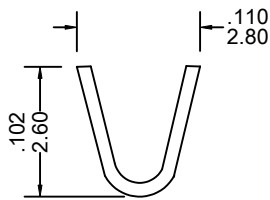

8000-T Series

FEATURES:

- . 8000-T Series Mates with VEN [8000] Series female connector
- . Accepts AWG 22-30 wire range
- . Material is Brass or Phos. Bronze
- . Qty/Reel: 10K pcs

UNIT: INCH
MM

Wire Gauge (AWG)	22	24	26	28	30
Pull Out Force (lb)	10	8	6	4	3

Ordering Information

Series No.	Material	Contact Plating	Option	
8000-T	BS	T	L	PB
8000-T Series	BS: Brass PS: Phos. Bronze	T: Tin S1: Gold Flash S5: 5u" Gold S10: 10u" Gold S15: 15u" Gold S30: 30u" Gold [S: Selective Gold]	L: Applicable 28-30 AWG	RoHs