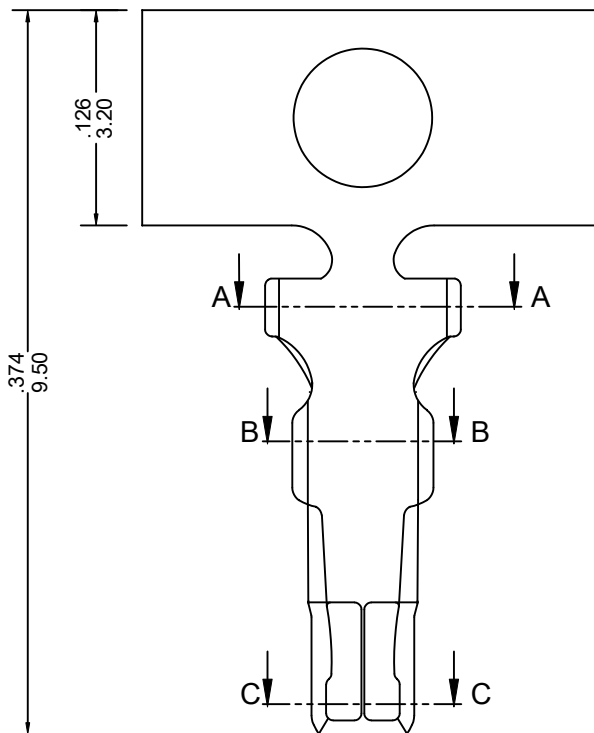

8000-T Series

FEATURES:

- . 8000-T Series Mates with VEN [8000] Series female connector
- . Accepts AWG 22-30 wire range
- . Material is Brass or Phos. Bronze
- . Qty/Reel: 10K pcs

UNIT: INCH
MM

Wire Gauge (AWG)	22	24	26	28	30
Pull Out Force (lb)	10	8	6	4	3

Ordering Information

Series No.	Material	Contact Plating	Option	
8000-T	BS	T	L	PB
8000-T Series	BS: Brass PS: Phos. Bronze	T: Tin S1: Gold Flash S5: 5u" Gold S10: 10u" Gold S15: 15u" Gold S30: 30u" Gold [S: Selective Gold]	L: Applicable 28-30 AWG	RoHs