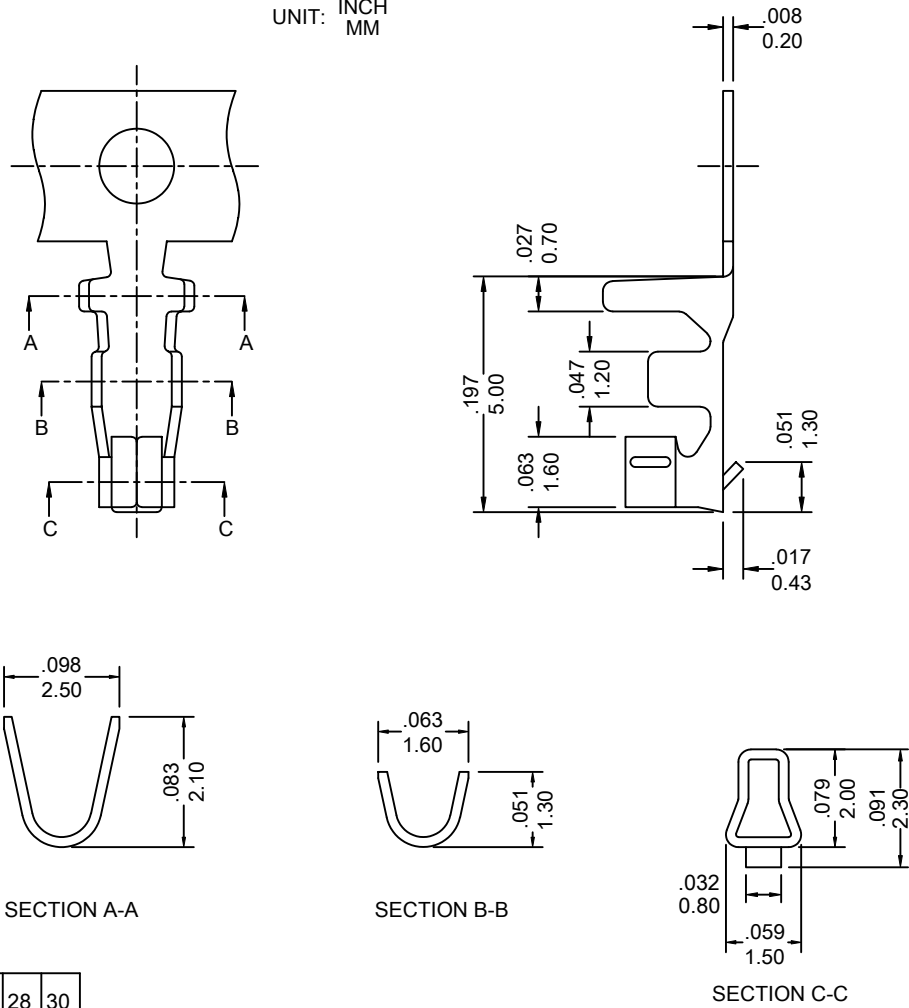

6700-T Series

FEATURES:

- . 6700-T Series Mates with VEN [6700] Series female connector
- . Accepts AWG 24-30 wire range
- . Material is Phos. Bronze
- . Qty/Reel:10K PCS

UNIT: INCH
MM

Wire Gauge (AWG)	24	26	28	30
Pull Out Force (lb)	8	6	4	3

Ordering Information

Series No.	Material	Contact Plating	
6700-T	PS	- T	- PB
6700-T Series	PS: Phos. Bronze	T: Tin S1: Gold Flash S5: 5u" Gold S10: 10u" Gold S15: 15u" Gold S30: 30u" Gold [S: Selective Gold]	RoHs