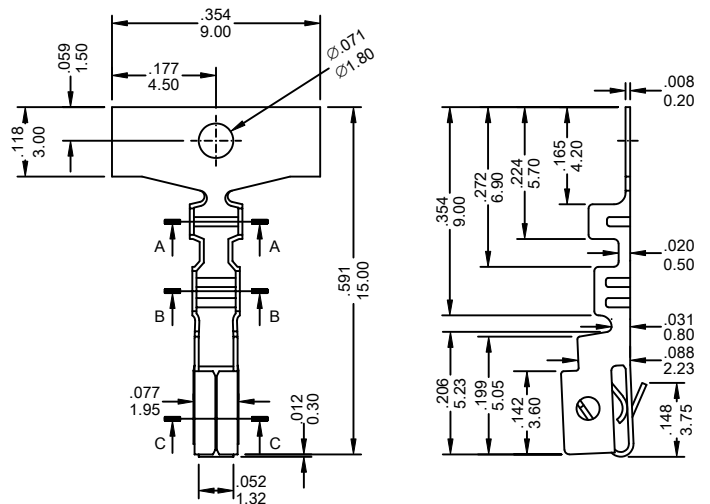

### FEATURES:

- . 2510-T Series Mates with VEN [2510] Series female connector
- . Accepts AWG 22-30 wire range
- . Material is Brass or Phos.Bronze
- . Qty/Reel: 10K PCS

UNIT: INCH  
MM

Wire Gauge (AWG)	22	24	26	28	30
Pull Out Force (lb)	10	8	6	4	3

### Ordering Information 2510-T Series

Series No.	Material	Contact Plating	
2510-T	BS	T	PB
2510-T Series	BS: Brass PS: Phos.Bronze	T: Tin S1: Gold Flash S5: 5u" Gold S10: 10u" Gold S15: 15u" Gold S30: 30u" Gold [S: Selective Gold]	RoHs

### FEATURES:

- . 2510HP-T Series Mates with VEN [2510HP] Series female connector
- . Accepts AWG 22-30 wire range
- . Material is Brass or Phos.Bronze
- . Qty/Reel: 6K PCS

UNIT: INCH  
MM

Wire Gauge (AWG)	22	24	26	28	30
Pull Out Force (lb)	10	8	6	4	3

### Ordering Information 2510HP-T Series

Series No.	Material	Contact Plating	
2510-HP	TBS	T	PB
2510-HP Series	TBS: Brass TPS: Phos.Bronze	T: Tin S1: Gold Flash S5: 5u" Gold S10: 10u" Gold S15: 15u" Gold S30: 30u" Gold [S: Selective Gold]	RoHs