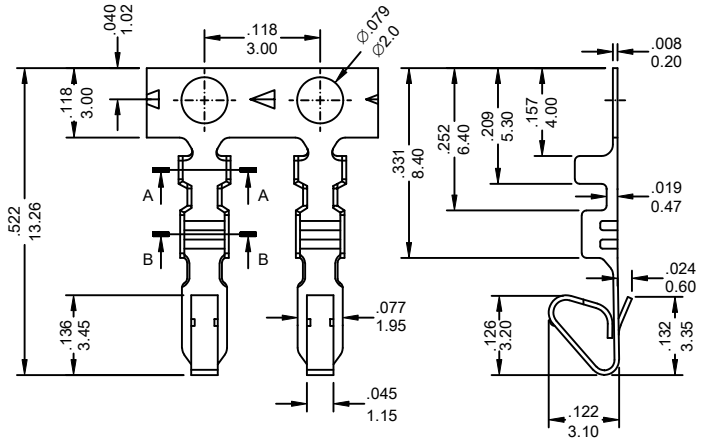

### FEATURES:

- . 2510-T Series Mates with VEN [2510] Series female connector
- . Accepts AWG 22-30 wire range
- . Material is Brass or Phos.Bronze
- . Qty/Reel: 10K PCS

UNIT: INCH  
MM

Wire Gauge (AWG)	22	24	26	28	30
Pull Out Force (lb)	10	8	6	4	3

### Ordering Information 2510-T Series

Series No.	Material	Contact Plating	
2510-T	BS	T	PB
2510-T Series	BS: Brass PS: Phos.Bronze	T: Tin S1: Gold Flash S5: 5u" Gold S10: 10u" Gold S15: 15u" Gold S30: 30u" Gold [S: Selective Gold]	RoHs

### FEATURES:

- . 2510HP-T Series Mates with VEN [2510HP] Series female connector
- . Accepts AWG 22-30 wire range
- . Material is Brass or Phos.Bronze
- . Qty/Reel: 6K PCS

UNIT: INCH  
MM

Wire Gauge (AWG)	22	24	26	28	30
Pull Out Force (lb)	10	8	6	4	3

### Ordering Information 2510HP-T Series

Series No.	Material	Contact Plating	
2510-HP	TBS	T	PB
2510-HP Series	TBS: Brass TPS: Phos.Bronze	T: Tin S1: Gold Flash S5: 5u" Gold S10: 10u" Gold S15: 15u" Gold S30: 30u" Gold [S: Selective Gold]	RoHs