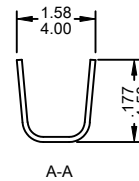

2130-TM-T Series

2130-TM-TH Series

FEATURES:

- . Mates with VEN [2130-TM] Series Female connector
- . Accepts AWG 14-24 wire range
- . Material is Brass
- . Qty/Reel: T: 3500 pcs/reel
TH: 2500 pcs/reel

UNIT: INCH
MM

Wire Gauge (AWG)	14	16	18	20	22	24
Pull Out Force (lb)	35	30	20	15	12	8

Ordering Information 2130-TM Series

Series No.	Wire (AWG)	Material	Contact Plating	
2130-TM	- T	BS	- T	- PB
	- TH	- TBS	- T	- PB
2130-TM Series	T: (18-24) AWG TH: (14-20) AWG	TBS: Brass	T: Tin	RoHs

2130-TF-T Series

2130-TF-TH Series

FEATURES:

- . Mates with VEN [2130-TF] Series Female connector
- . Accepts AWG 14-24 wire range
- . Material is Brass
- . Qty/Reel: T: 3500 pcs/reel
TH: 2500 pcs/reel

UNIT: INCH
MM

Wire Gauge (AWG)	14	16	18	20	22	24
Pull Out Force (lb)	35	30	20	15	12	8

Ordering Information 2130-TF Series

Series No.	Wire (AWG)	Material	Contact Plating	
2130-TF	- T	BS	- T	- PB
	- TH	- TBS	- T	- PB
2130-TF Series	T: (18-24) AWG TH: (14-20) AWG	TBS: Brass	T: Tin	RoHs