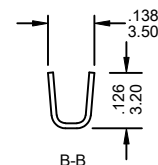

2130-TM-T Series

2130-TM-TH Series

FEATURES:

- . Mates with VEN [2130-TM] Series Female connector
- . Accepts AWG 14-24 wire range
- . Material is Brass
- . Qty/Reel: T: 3500 pcs/reel
TH: 2500 pcs/reel

UNIT: INCH
MM

Wire Gauge (AWG)	14	16	18	20	22	24
Pull Out Force (lb)	35	30	20	15	12	8

Ordering Information 2130-TM Series

Series No.	Wire (AWG)	Material	Contact Plating	
2130-TM	- T	BS	- T	- PB
	- TH	- TBS	- T	- PB
2130-TM Series	T: (18-24) AWG TH: (14-20) AWG	TBS: Brass	T: Tin	RoHs

2130-TF-T Series

2130-TF-TH Series

FEATURES:

- . Mates with VEN [2130-TF] Series Female connector
- . Accepts AWG 14-24 wire range
- . Material is Brass
- . Qty/Reel: T: 3500 pcs/reel
TH: 2500 pcs/reel

UNIT: INCH
MM

Wire Gauge (AWG)	14	16	18	20	22	24
Pull Out Force (lb)	35	30	20	15	12	8

Ordering Information 2130-TF Series

Series No.	Wire (AWG)	Material	Contact Plating	
2130-TF	- T	BS	- T	- PB
	- TH	- TBS	- T	- PB
2130-TF Series	T: (18-24) AWG TH: (14-20) AWG	TBS: Brass	T: Tin	RoHs