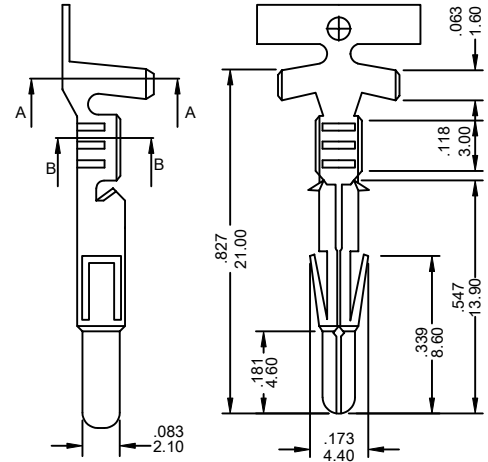

2130-TM-T Series

2130-TM-TH Series

FEATURES:

- . Mates with VEN [2130-TM] Series Female connector
- . Accepts AWG 14-24 wire range
- . Material is Brass
- . Qty/Reel: T: 3500 pcs/reel
TH: 2500 pcs/reel

UNIT: INCH
MM

Wire Gauge (AWG)	14	16	18	20	22	24
Pull Out Force (lb)	35	30	20	15	12	8

Ordering Information 2130-TM Series

Series No.	Wire (AWG)	Material	Contact Plating	
2130-TM	- T	BS	- T	- PB
	- TH	- TBS	- T	- PB
2130-TM Series	T: (18-24) AWG TH: (14-20) AWG	TBS: Brass	T: Tin	RoHs

2130-TF-T Series

2130-TF-TH Series

FEATURES:

- . Mates with VEN [2130-TF] Series Female connector
- . Accepts AWG 14-24 wire range
- . Material is Brass
- . Qty/Reel: T: 3500 pcs/reel
TH: 2500 pcs/reel

UNIT: INCH
MM

Wire Gauge (AWG)	14	16	18	20	22	24
Pull Out Force (lb)	35	30	20	15	12	8

Ordering Information 2130-TF Series

Series No.	Wire (AWG)	Material	Contact Plating	
2130-TF	- T	BS	- T	- PB
	- TH	- TBS	- T	- PB
2130-TF Series	T: (18-24) AWG TH: (14-20) AWG	TBS: Brass	T: Tin	RoHs