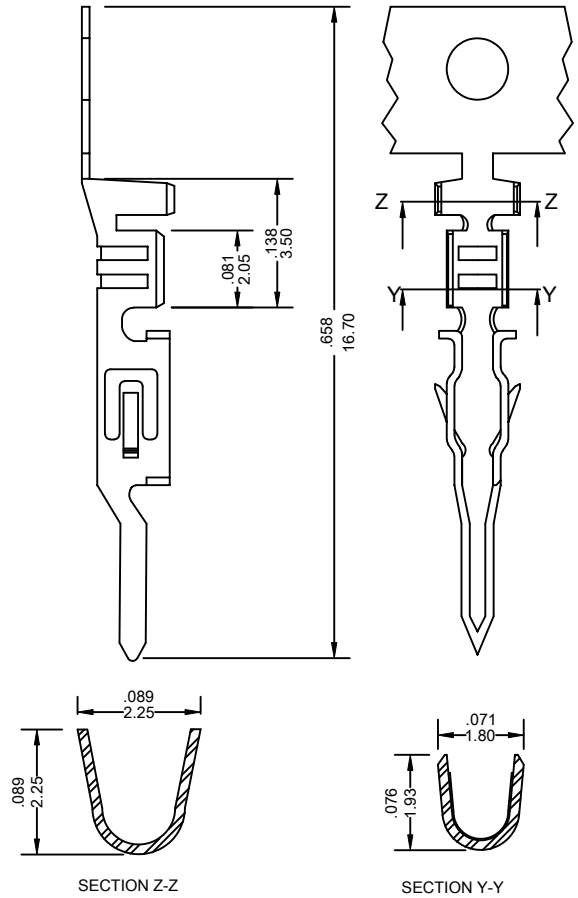

13020-T Series

FEATURES:

- . Mates with VEN [13020] series female connector
- . Accepts AWG 20-28 wire range
- . Material is Phos. Bronze
- . 13020-T Qty/Reel: 10K PCS

UNIT: INCH
MM

Wire Gauge (AWG)	20	22	24	26	28
Pull out Force (lb)	15.0	12.0	8.0	6.0	4.0

Ordering Information

Series No.	Material	Contact Plating	
13020-T	PS	T	PB
13020-T Series	PS: Phos.Bronze	T: Tin S1: Gold Flash S5: 5u" Gold S10: 10u" Gold S15: 15u" Gold S30: 30u" Gold [S: Selective Gold]	RoHs

13025-T Series

FEATURES:

- . Mates with VEN [13025] series female connector
- . Accepts AWG 20-30 wire range
- . Material is Phos. Bronze
- . 13025-T Qty/Reel: 10K PCS

UNIT: INCH
MM

Wire Gauge (AWG)	20	22	24	26	28	30
Pull out Force (lb)	15.0	12.0	8.0	6.0	4.0	3.0

Ordering Information

Series No.	Material	Contact Plating	
13025-T	PS	T	PB
13025-T Series	PS: Phos.Bronze	T: Tin S1: Gold Flash S5: 5u" Gold S10: 10u" Gold S15: 15u" Gold S30: 30u" Gold [S: Selective Gold]	RoHs